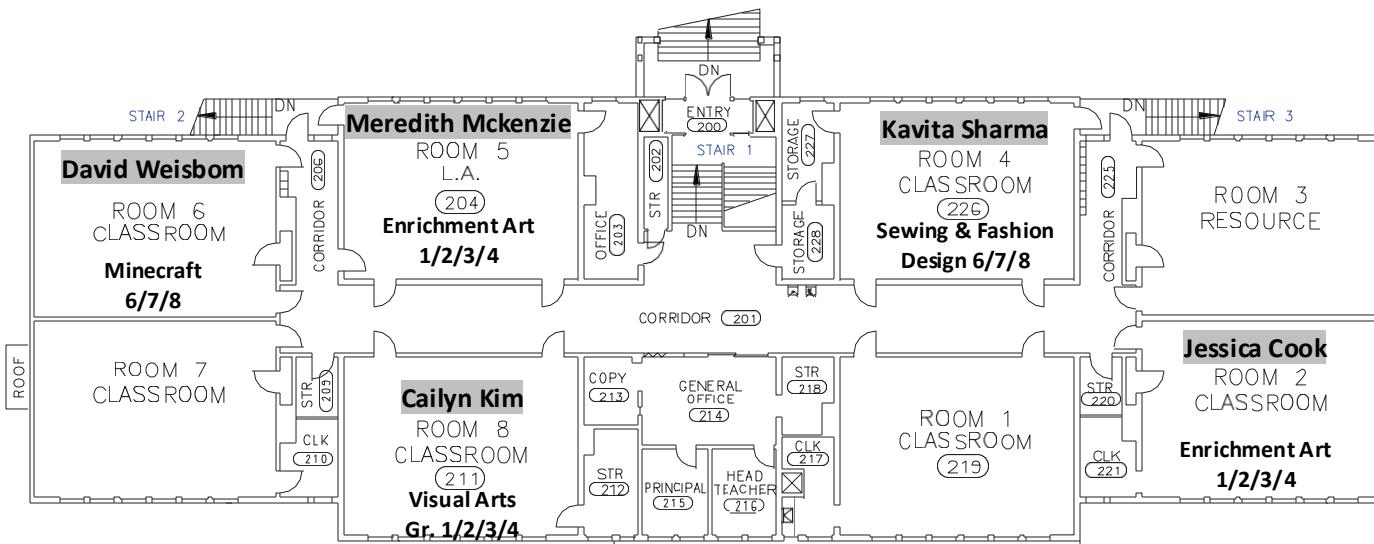

2025 Kitchener Elementary – Summer Session (PM)

1 BUILDING A - MAIN FLOOR

COVERED PLAY AREA

2 BUILDING A - SECOND FLOOR

ROOF

2024 Kitchener Elementary – Summer Session (PM)

1 ANNEX - MAIN FLOOR

2 PORTBALE CLASSROOMS

3 BUILDING C - MAIN FLOOR

1:250