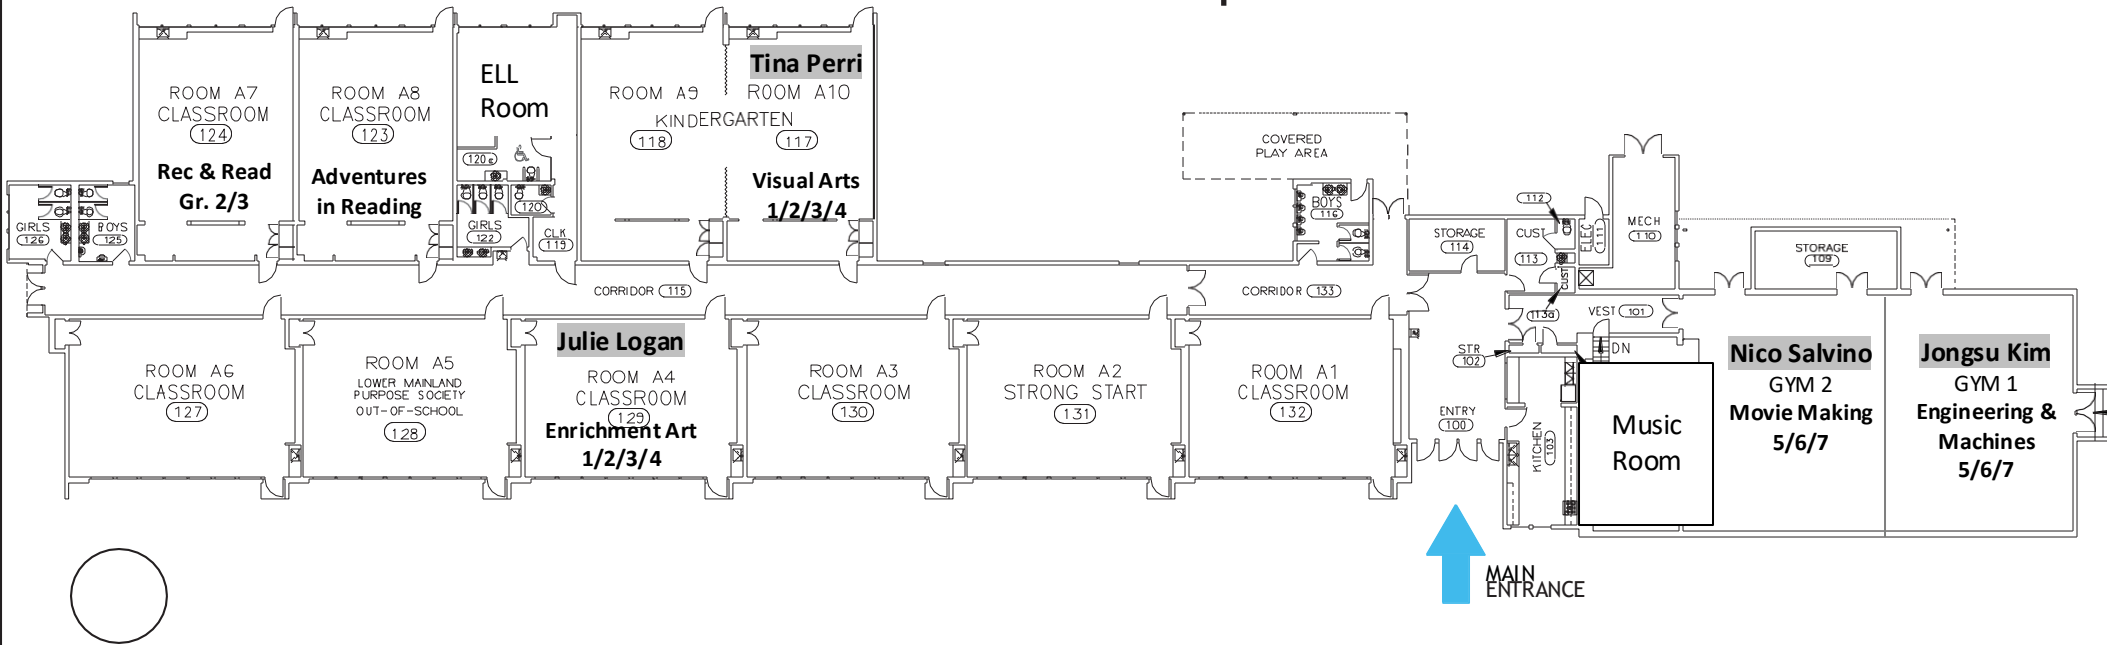

2025 Kitchener Elementary – Summer Session (PM)

1 BUILDING A - MAIN FLOOR

COVERED PLAY AREA

2 BUILDING A - SECOND FLOOR

ROOF

2024 Kitchener Elementary – Summer Session (PM)

1 ANNEX - MAIN FLOOR

2 PORTBALE CLASSROOMS

3 BUILDING C - MAIN FLOOR

1:250