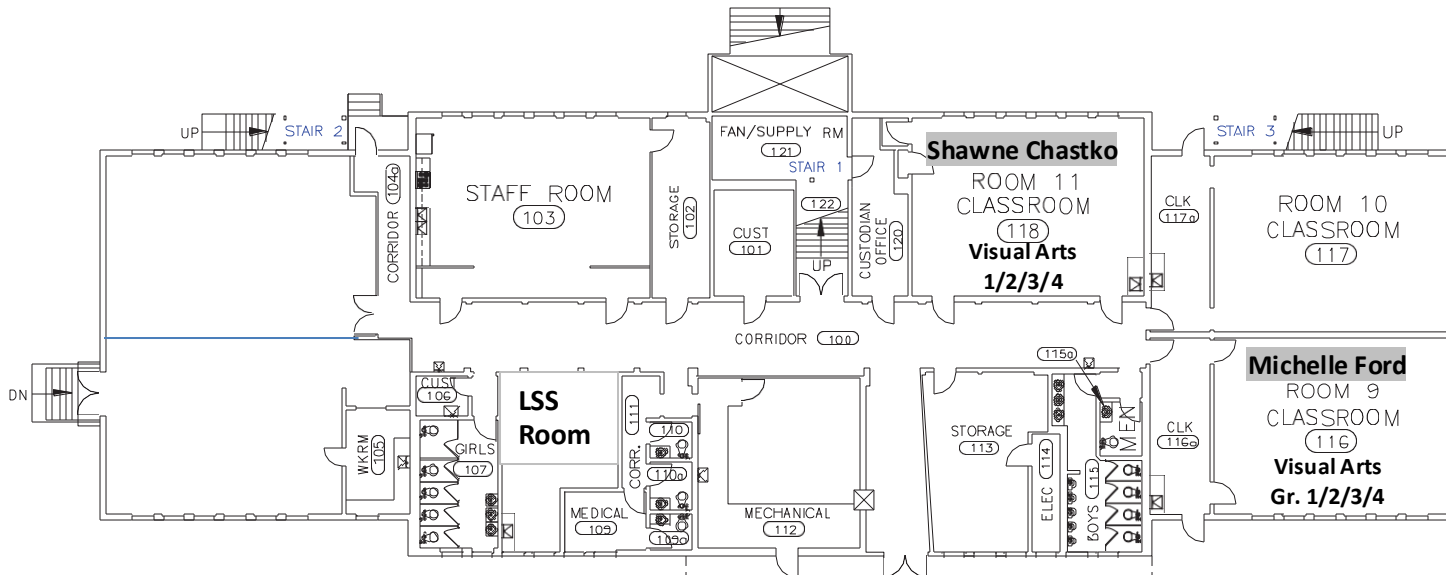

2025 Kitchener Elementary – Summer Session (PM)

1 BUILDING A - MAIN FLOOR

COVERED PLAY AREA

2 BUILDING A - SECOND FLOOR

ROOF

2024 Kitchener Elementary – Summer Session (PM)

1 ANNEX - MAIN FLOOR

2 PORTBALE CLASSROOMS

3 BUILDING C - MAIN FLOOR

1:250