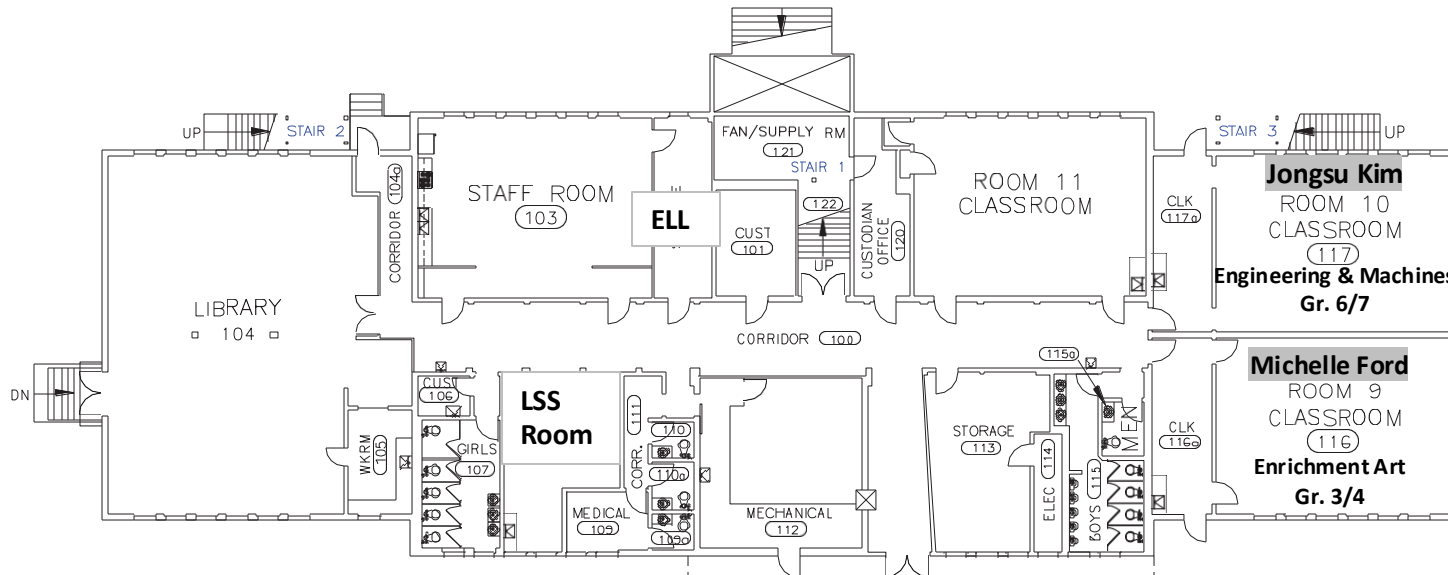

2024 Kitchener Elementary – Summer Session (AM)

1 BUILDING A - MAIN FLOOR

COVERED PLAY AREA

2 BUILDING A - SECOND FLOOR

Chan Hunter

2024 Kitchener Elementary – Summer Session (AM)

1 ANNEX - MAIN FLOOR

2 PORTBALE CLASSROOMS

3 BUILDING C - MAIN FLOOR

1:250

2024 Kitchener Elementary – Summer Session (PM)

1 BUILDING A - MAIN FLOOR

COVERED PLAY AREA

2 BUILDING A - SECOND FLOOR

ROOF

2024 Kitchener Elementary – Summer Session (PM)

1 ANNEX - MAIN FLOOR

2 PORTBAILE CLASSROOMS

3 BUILDING C - MAIN FLOOR

1:250