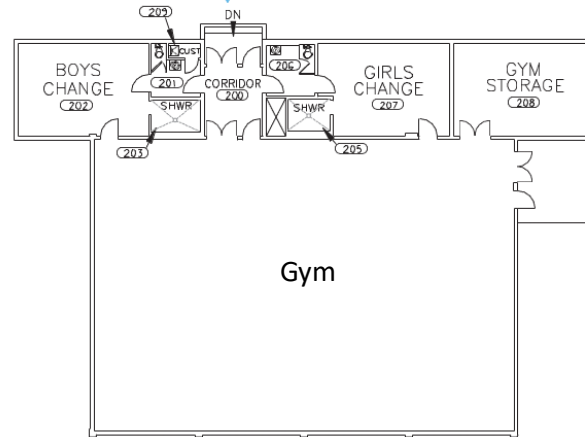

2024 Kitchener Elementary – Summer Session (AM)

1 BUILDING A - MAIN FLOOR

COVERED PLAY AREA

2 BUILDING A - SECOND FLOOR

Chan Hunter

2024 Kitchener Elementary – Summer Session (AM)

1 ANNEX - MAIN FLOOR

2 PORTBALE CLASSROOMS

3 BUILDING C - MAIN FLOOR

1:250

2024 Kitchener Elementary – Summer Session (PM)

1 BUILDING A - MAIN FLOOR

COVERED PLAY AREA

2 BUILDING A - SECOND FLOOR

ROOF

2024 Kitchener Elementary – Summer Session (PM)