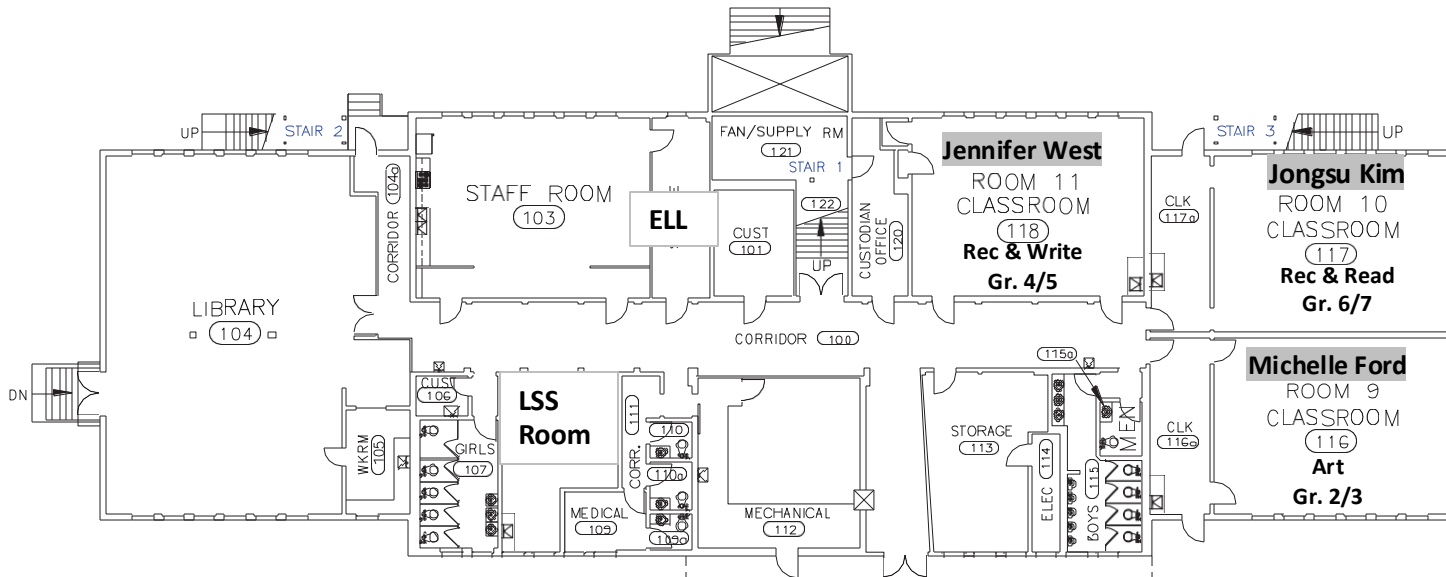

2024 Kitchener Elementary – Summer Session (AM)

1 BUILDING A - MAIN FLOOR

COVERED PLAY AREA

2 BUILDING A - SECOND FLOOR

Chan Hunter

2024 Kitchener Elementary – Summer Session (AM)

1 ANNEX - MAIN FLOOR

2 PORTBALE CLASSROOMS

3 BUILDING C - MAIN FLOOR

1:250

2024 Kitchener Elementary – Summer Session (PM)

1 BUILDING A - MAIN FLOOR

COVERED PLAY AREA

2 BUILDING A - SECOND FLOOR

ROOF

2024 Kitchener Elementary – Summer Session (PM)

1 ANNEX - MAIN FLOOR

2 PORTBAILE CLASSROOMS

3 BUILDING C - MAIN FLOOR

1:250