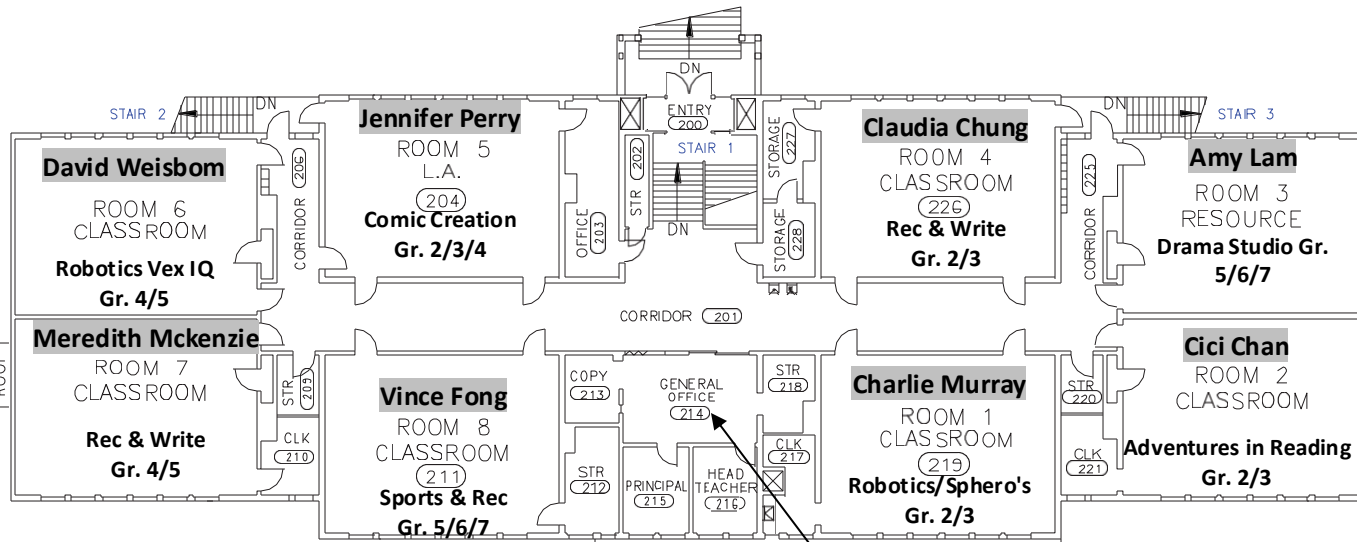

2024 Kitchener Elementary – Summer Session (AM)

1 BUILDING A - MAIN FLOOR

COVERED PLAY AREA

2 BUILDING A - SECOND FLOOR

Chan Hunter

2024 Kitchener Elementary – Summer Session (AM)

1 ANNEX - MAIN FLOOR

2 PORTBALE CLASSROOMS

3 BUILDING C - MAIN FLOOR

1:250

2024 Kitchener Elementary – Summer Session (PM)

1 BUILDING A - MAIN FLOOR

COVERED PLAY AREA

2 BUILDING A - SECOND FLOOR

ROOF

2024 Kitchener Elementary – Summer Session (PM)