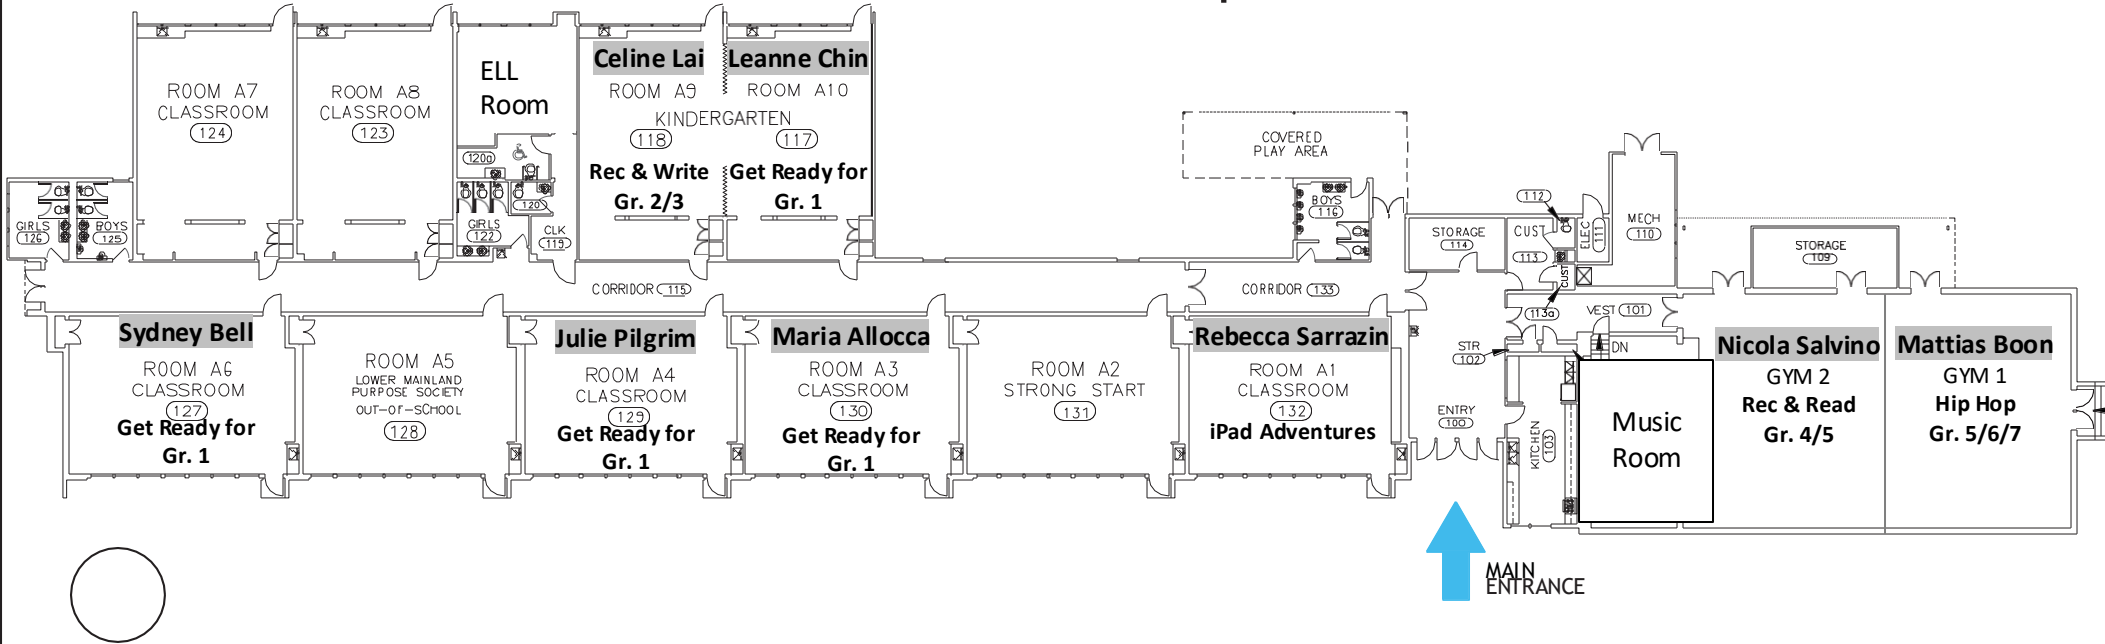

2024 Kitchener Elementary – Summer Session (AM)

1 BUILDING A - MAIN FLOOR

COVERED PLAY AREA

2 BUILDING A - SECOND FLOOR

Chan Hunter

2024 Kitchener Elementary – Summer Session (AM)

1 ANNEX - MAIN FLOOR

2 PORTBALE CLASSROOMS

3 BUILDING C - MAIN FLOOR

1:250

2024 Kitchener Elementary – Summer Session (PM)

1 BUILDING A - MAIN FLOOR

COVERED PLAY AREA

2 BUILDING A - SECOND FLOOR

ROOF

2024 Kitchener Elementary – Summer Session (PM)

1 ANNEX - MAIN FLOOR

2 PORTBAILE CLASSROOMS

3 BUILDING C - MAIN FLOOR

1:250