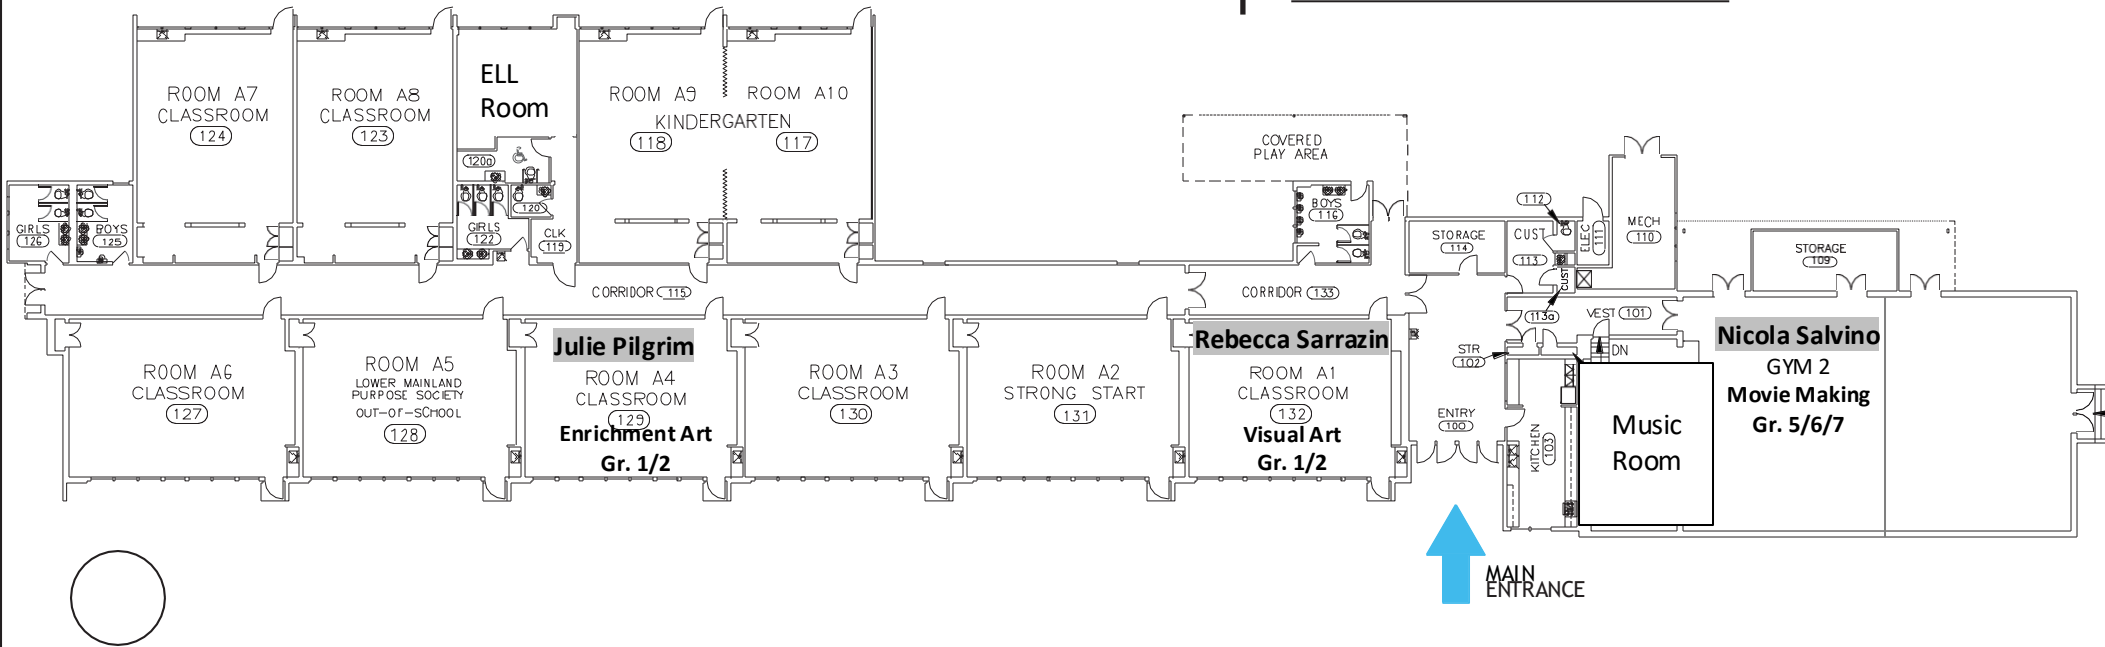

2024 Kitchener Elementary – Summer Session (AM)

1 BUILDING A - MAIN FLOOR

COVERED PLAY AREA

2 BUILDING A - SECOND FLOOR

Chan Hunter

2024 Kitchener Elementary – Summer Session (AM)

1 ANNEX - MAIN FLOOR

2 PORTBALE CLASSROOMS

3 BUILDING C - MAIN FLOOR

1:250

2024 Kitchener Elementary – Summer Session (PM)

1 BUILDING A - MAIN FLOOR

COVERED PLAY AREA

2 BUILDING A - SECOND FLOOR

ROOF

2024 Kitchener Elementary – Summer Session (PM)

1 ANNEX - MAIN FLOOR

2 PORTBAILE CLASSROOMS

3 BUILDING C - MAIN FLOOR

1:250