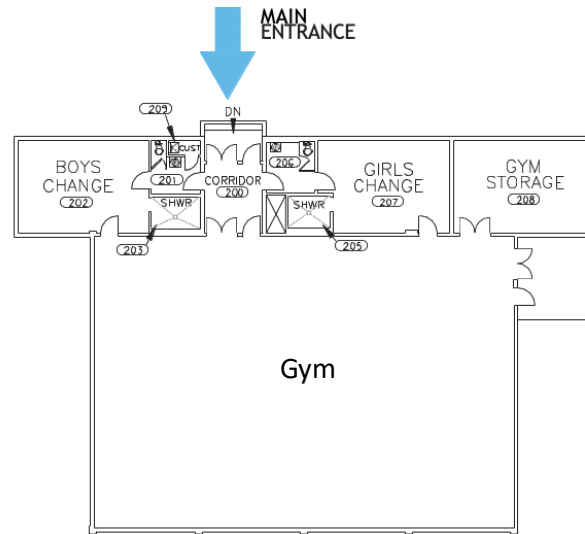

3 BUILDING C - MAIN FLOOR

1:250