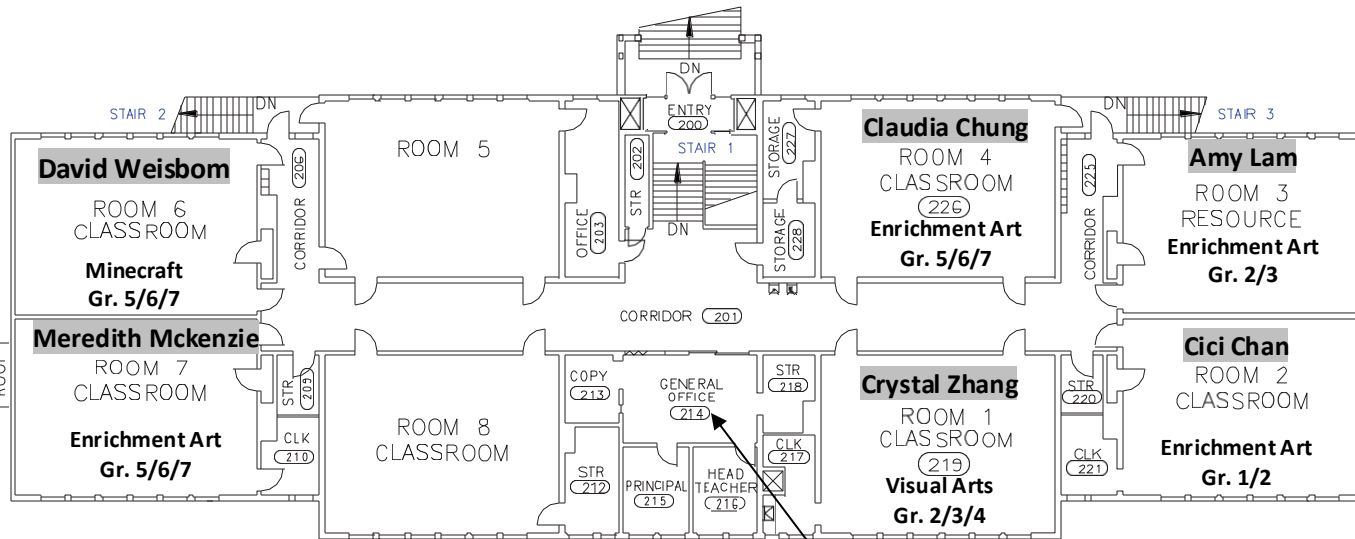

2024 Kitchener Elementary – Summer Session (AM)

1 BUILDING A - MAIN FLOOR

COVERED PLAY AREA

2 BUILDING A - SECOND FLOOR

Chan Hunter

2024 Kitchener Elementary – Summer Session (AM)

1 ANNEX - MAIN FLOOR

2 PORTBALE CLASSROOMS

3 BUILDING C - MAIN FLOOR

1:250

2024 Kitchener Elementary – Summer Session (PM)

1 BUILDING A - MAIN FLOOR

COVERED PLAY AREA

2 BUILDING A - SECOND FLOOR

ROOF

2024 Kitchener Elementary – Summer Session (PM)

1 ANNEX - MAIN FLOOR

2 PORTBAILE CLASSROOMS

3 BUILDING C - MAIN FLOOR

1:250